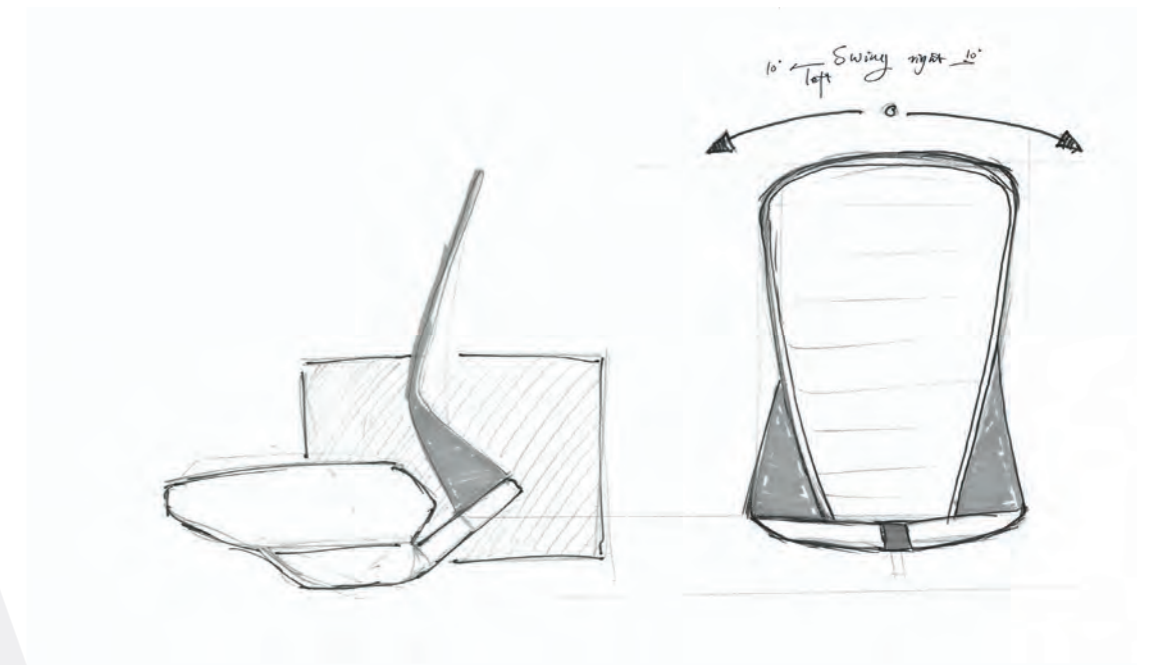

    @sunonfurniture

www.sunonglobal.com

info@isunon.com

AVEZA

Sunón

Aveza, crafted by the cutting-edge German design studio FORM AND BRANCH, is inspired by the wings of a flying bird. It is a chair that swings with you flexibly while keeps its own balance, helping you break out of sedentary work style and adding more dynamic for the office elites at work.

AVEZA

Move Freely, Work Happily

V-shaped backrest does everything for your back comfort

A suitable office chair is your warm company in the nine-to-five working life, whose wide arms are indispensable along your career path. The V-shaped back support perfectly fits your back like a stretched wing and eases your lumbar and back like tender hands. The ergonomic design of the backrest allows easy adjustment according to your sitting position. This slight change for your back brings totally new level of comfort.

Dynamic Space Empowers Your Health!

Headrest Height Adjustment 25mm

Height Adjustment 88mm

A Fully Adjustable Chair Built For Your Comfort

With its ergonomic design, Aveza can be adjusted in accordance with the way you sit. No matter what your height and posture is, the chair can provide a most comfortable experience, meeting diverse work needs.

Armrest Height Adjustment 45mm

Backrest Tilt Adjustment Angle 20 Degrees

Armrest Rotatable to Left and Right ±15 Degrees

Flexible Support Relaxes Your Spine

The human spine is reversely S-shaped, and it might get deformed if the chair back doesn't fit. Aveza adopts knit/mesh fabric, which consists of double-sided mesh and 0.18mm polyester yarn. Its 300g thick mesh brings you incomparable breathability and support, and the 3cm high elasticity perfectly and firmly holds your spine, distributing stress evenly.