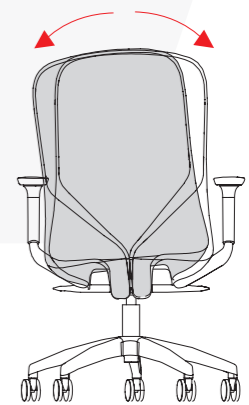

Seat Swing Angle (to right/left) ± 10 Degrees