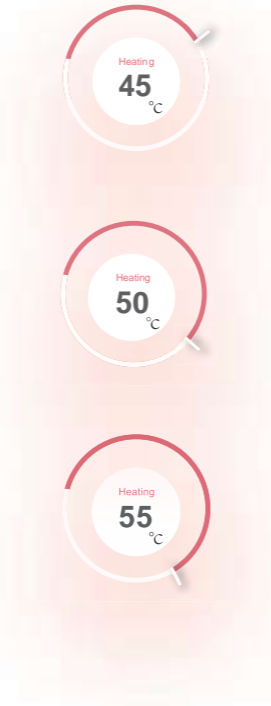

130°, Art of Noon Break

With the widened 30cm armrests as pillows, the ergonomically-designed 130° curve perfectly fitting human cervical spine, and highly-resilient moulded foam of exactly the right level of softness, Cherish will take you into a sweet sweet dreamland in no time.

ELITE

Work in your office, and win the case
thousands of miles away!

Multiple choice

Various Material, Multiple Choice

Concise and elegant, it is an artwork of straight lines and right angles, as well as blocks and planes. Using linen as surface material, it adds a stylish air to the environment.

Craftsmanship

Sit or Lie Down as You Want

The seat depth could be easily switched between 2 levels. 53cm, for receiving guests, for treating friends; 105cm, for taking a break, for having a nap. Different seat depths, different life modes.