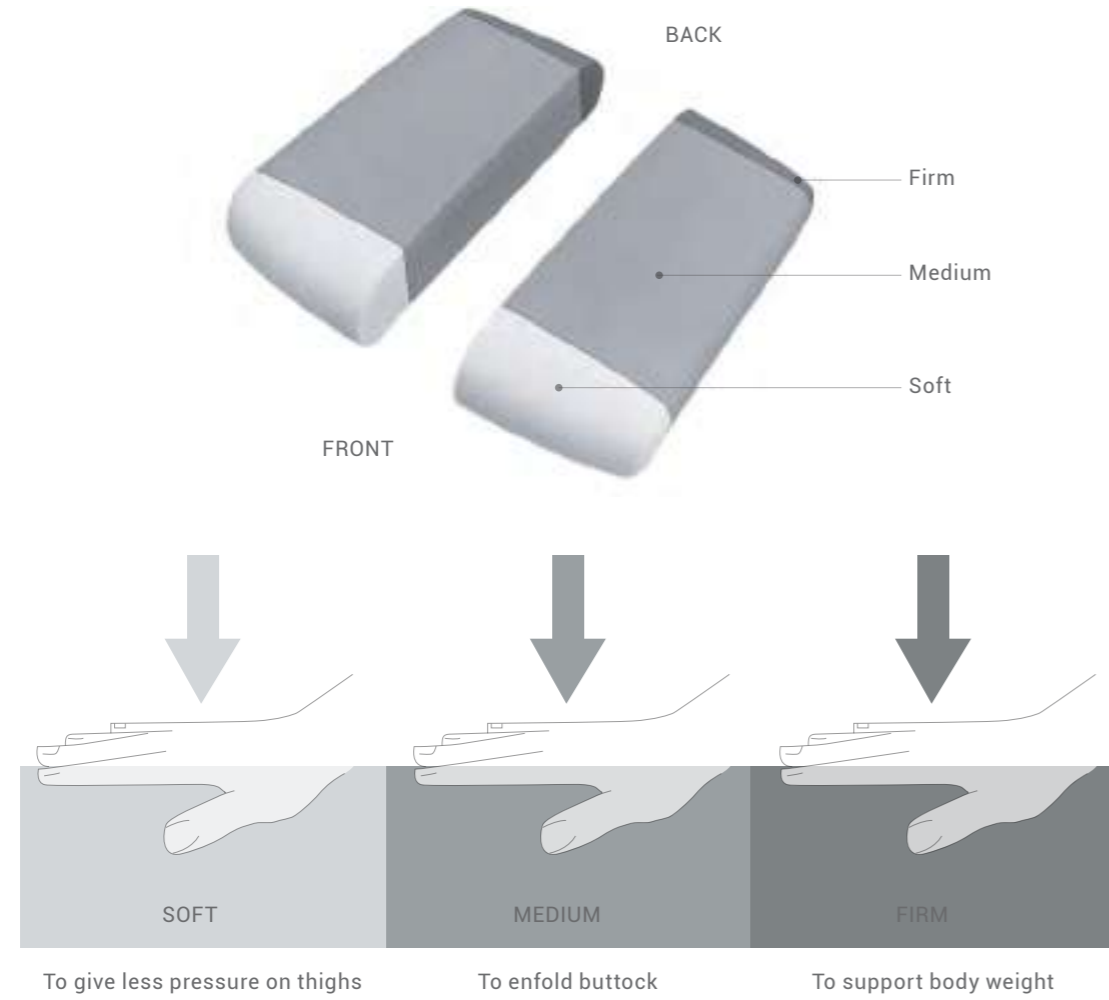

A mix of soft and hard

Three-stage foam gives you appropriate support all the way from hip to poples.