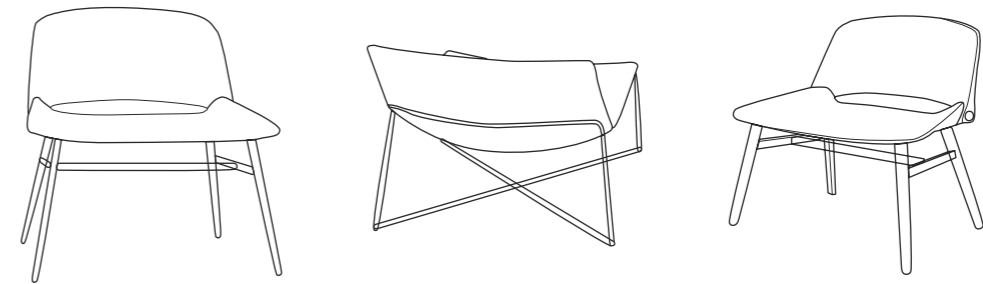

LOUNGE CHAIR

02	SD33.1.MR.G / SD33.1.YR.K
04	SD33.1.MR.G / SD33.1.YR.K
05	SD33.1.YR.M
06	SD33.1.MR.G
08	SD30.1.HF.S / SD33.1.MR.K
10	SD30.1.YR.G / SD30.1.MR.M
17	SD30.1.HF.L
18	SD30.1.HF.S
20	CDK14GS
23	CDK13GS
24	CDK17MS
26	CDK30PJ / CDK31PJ
27	CDK10GS
28	CDK11GS / CDK19GS
29	CDK19GS
30	CDK18MS

SOFA CHAIR SERIES

Wooden Legs \ Metal Legs \

Four-star Metal Legs

Lounge Chair

A sofa is cozy to sit in but cumbersome in size. A chair is convenient to move but lacks comfort. Ducky combines the merits of the two while abandoning their weaknesses. Ducky lounge chair relaxes you with its big and wide structure that provides a comprehensive support.

The cute duck beak shape of the chair adds a touch of amusement to the office space, and the 3cm ultra-thin cotton provides a high-level of comfort.

The fabric adopts ancient quilting craft with even density and interlaced lining, outlining the stereoscopic aesthetics.

MULTICOLOR

Removable and washable seat cushion with multiple colors to choose from, helping you avoid the annoyance with dirt.

BAR STOOL

Different heights, different horizons.

The round wood leg and metal tread of the H-shaped bar stool mix and match a hint of wildness. Empty yourself and enjoy the night with a few drinks.