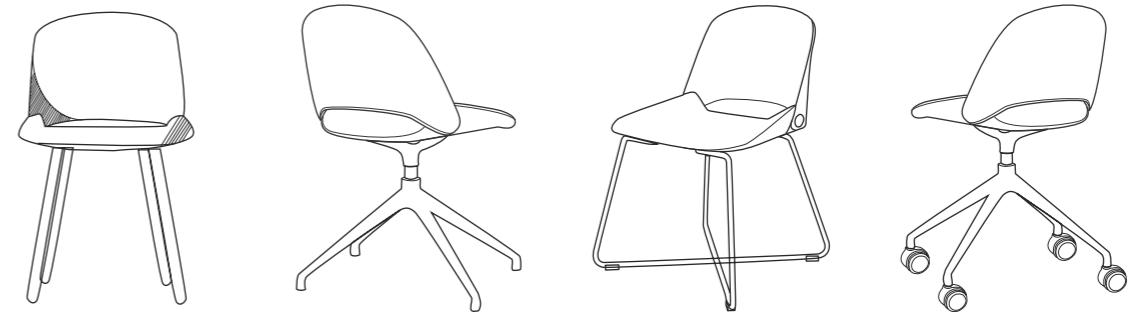

SOFA CHAIR SERIES

Wooden Legs \ Tube Metal Legs \ Four-star Metal Legs \
Four-star Legs with Casters

Fabric Lounger Chair

Wood interprets coziness, metal releases passion, and thin steel composes minimalism. The different materials allow your space to shift among various styles.