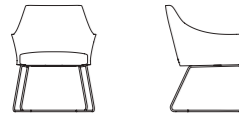

SF43.1.YR.G
SF43.1.MR.G
W680•D620•H840(mm)