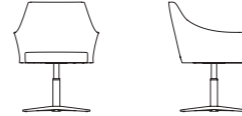

SF43.1.YR.S
SF43.1.MR.S
W680•D620•H860(mm)