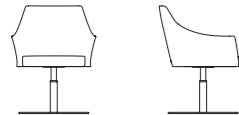

Combined ingeniously, it can be used anytime and anywhere.
Either for a little chitchat, or the afternoon reading, cozy and free.

Lounge Chair

SF40.1.YR
SF40.1.MR
W720•D730•H1030(mm)

SF41.1.YR
SF41.1.MR
W710•D640•H830(mm)

SF42.1.YR
SF42.1.MR
W690•D600•H830(mm)

SF43.1.YR.G
SF43.1.MR.G
W680•D620•H840(mm)

SF43.1.YR.M
SF43.1.MR.M
W680•D620•H860(mm)

SF43.1.YR.S
SF43.1.MR.S
W680•D620•H860(mm)

SF43.1.YR.Y
SF43.1.MR.Y
W680•D620•H860(mm)