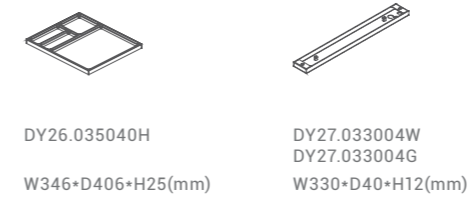

Staff Space (Straight)

Leisure & Negotiation Space

Accessories

Accessories

Accessories (Upholstered Sofa)

Texture

Given that products may be updated constantly, no further notice will be given in regard of changes in specification, and the real product shall be considered as final.