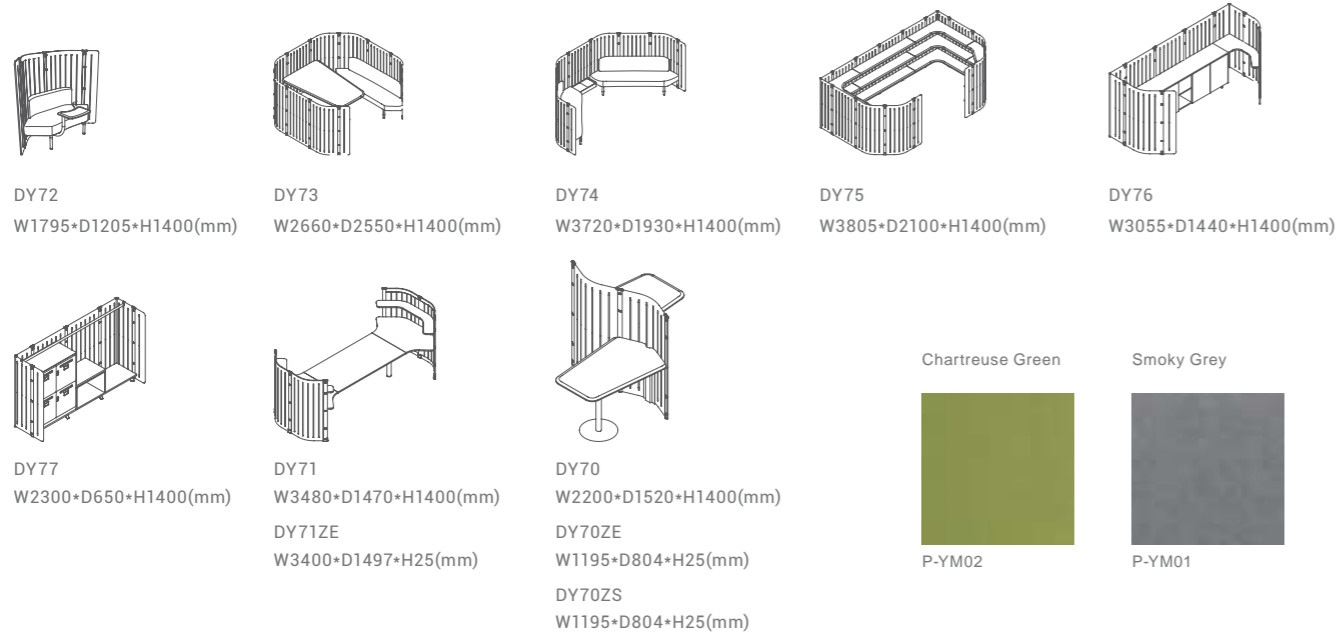

Accessories