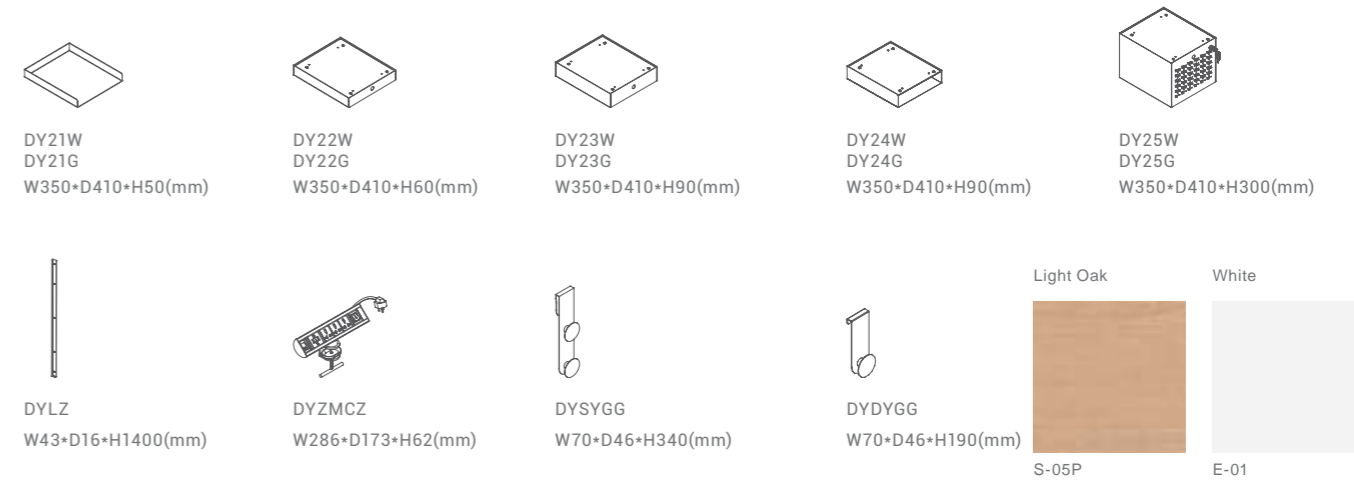

Accessories

Accessories (Upholstered Sofa)