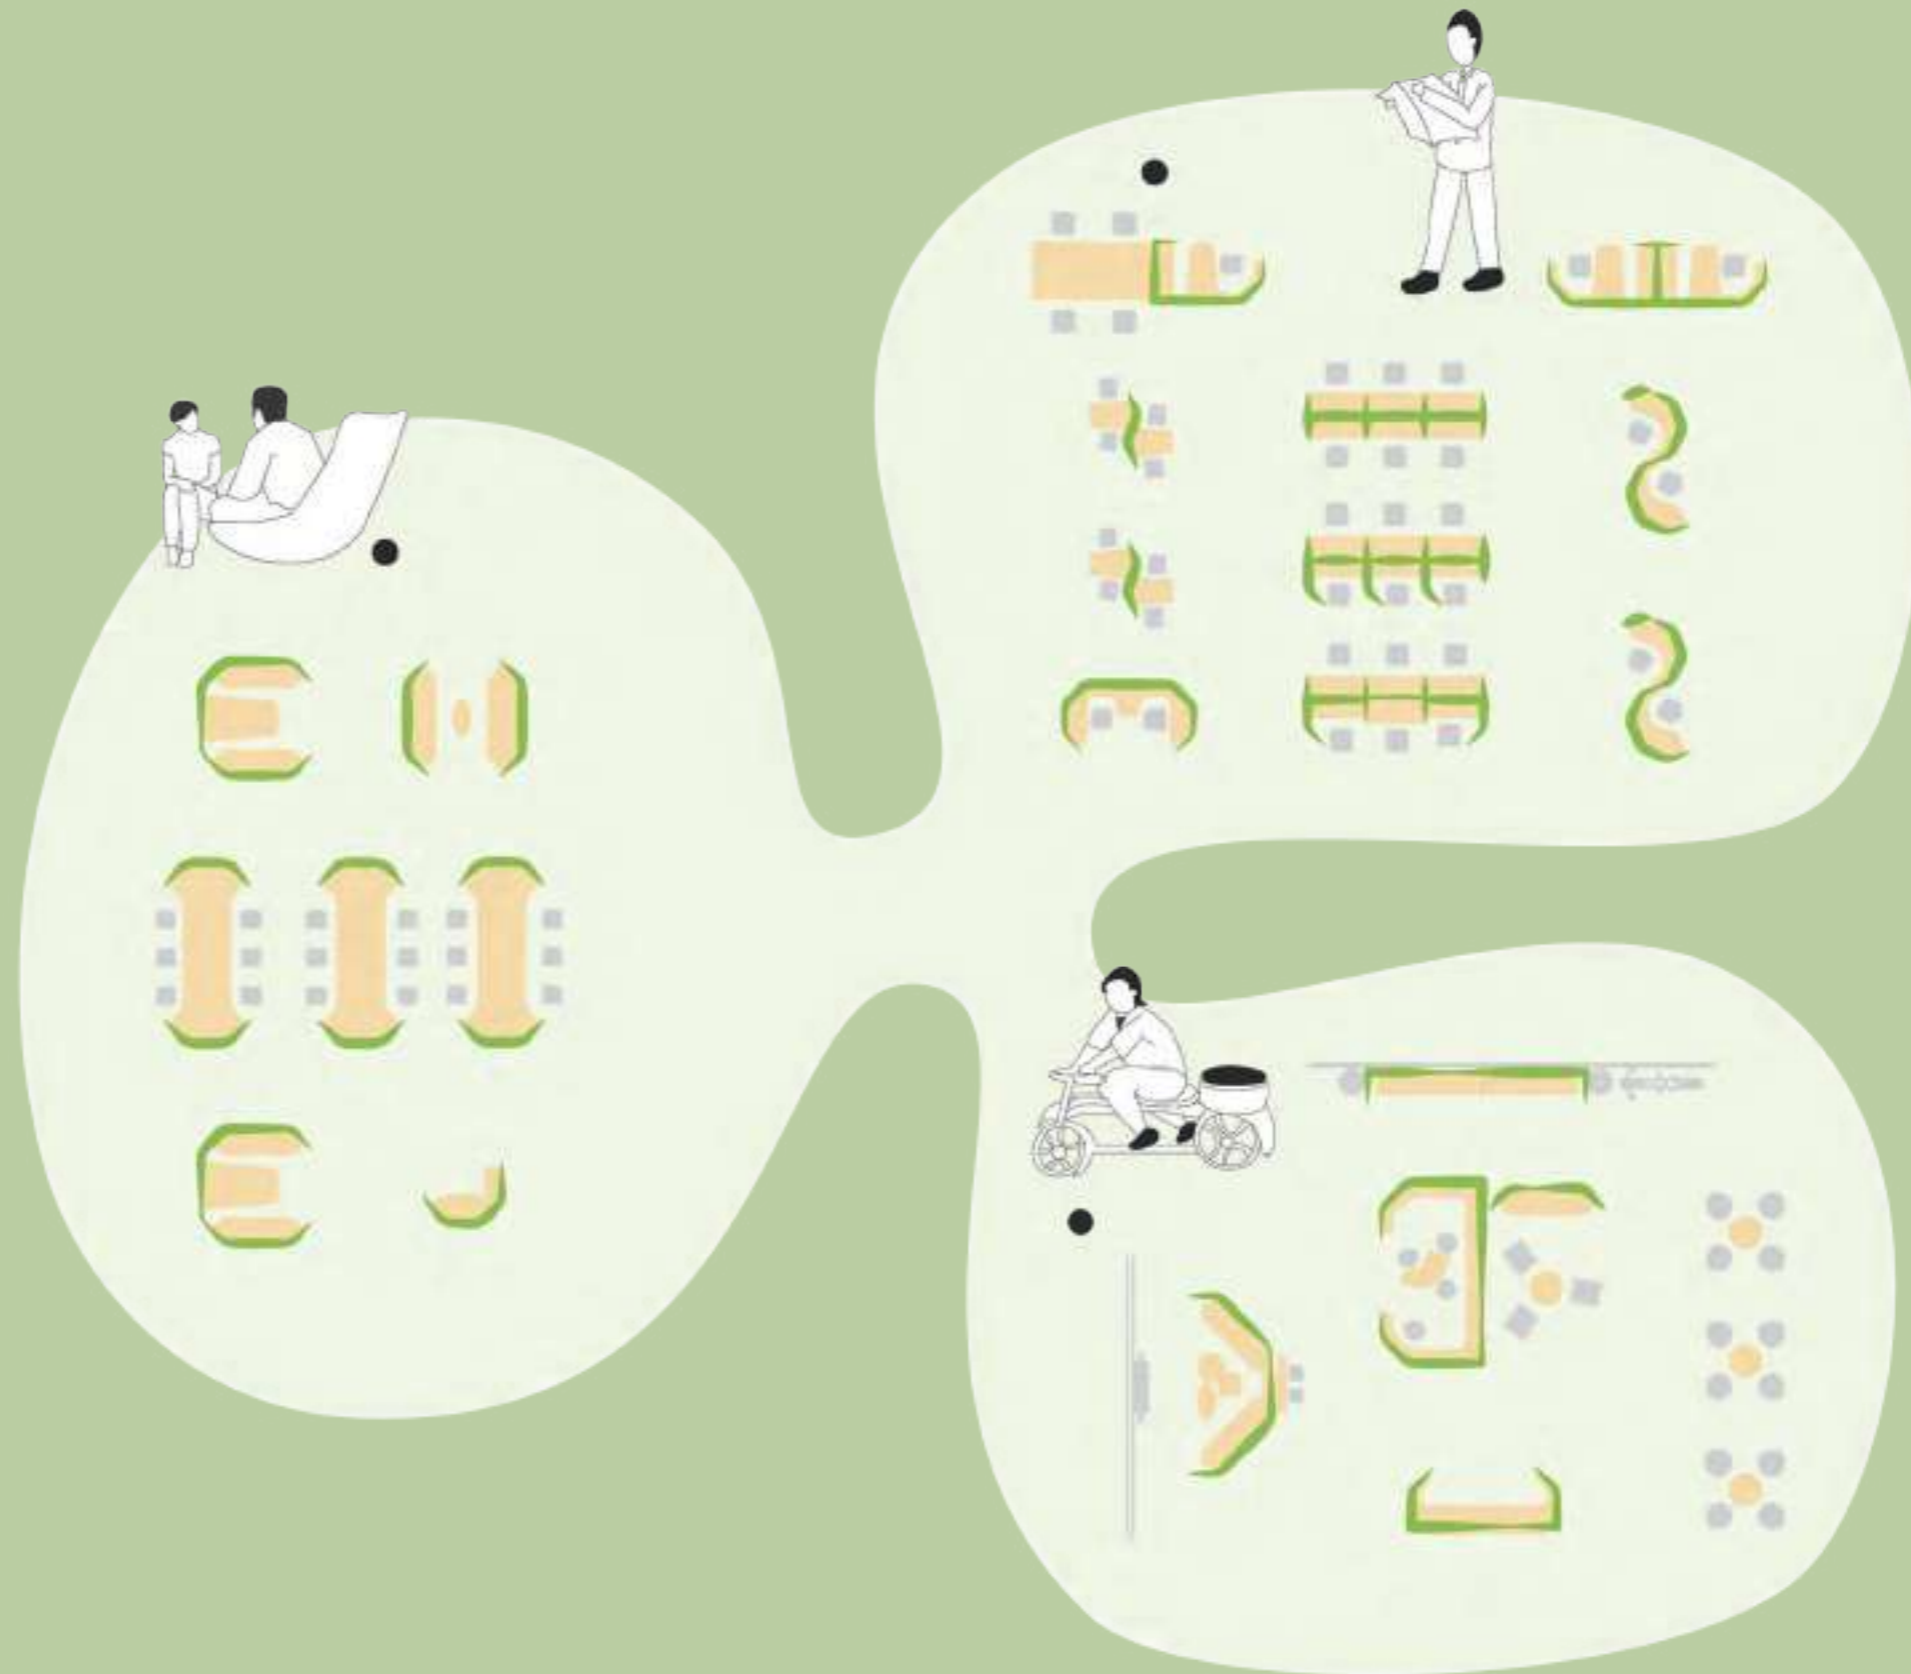

Hyle map

Chic Community Office

Embrace every change. Keep up with the trend.
Passionate about every possible progress:
with the unchanged spirit of staying young and
positive, we are happy to inject new momentum into
the world. Just like Hyle, which based on the concept
of Community Office,
never stop changing and improving,
never stop being trendy and outstanding.
Hyle comes for us and because of us.
It is here to interpret new aesthetics of workplace
and new gesture of working people.