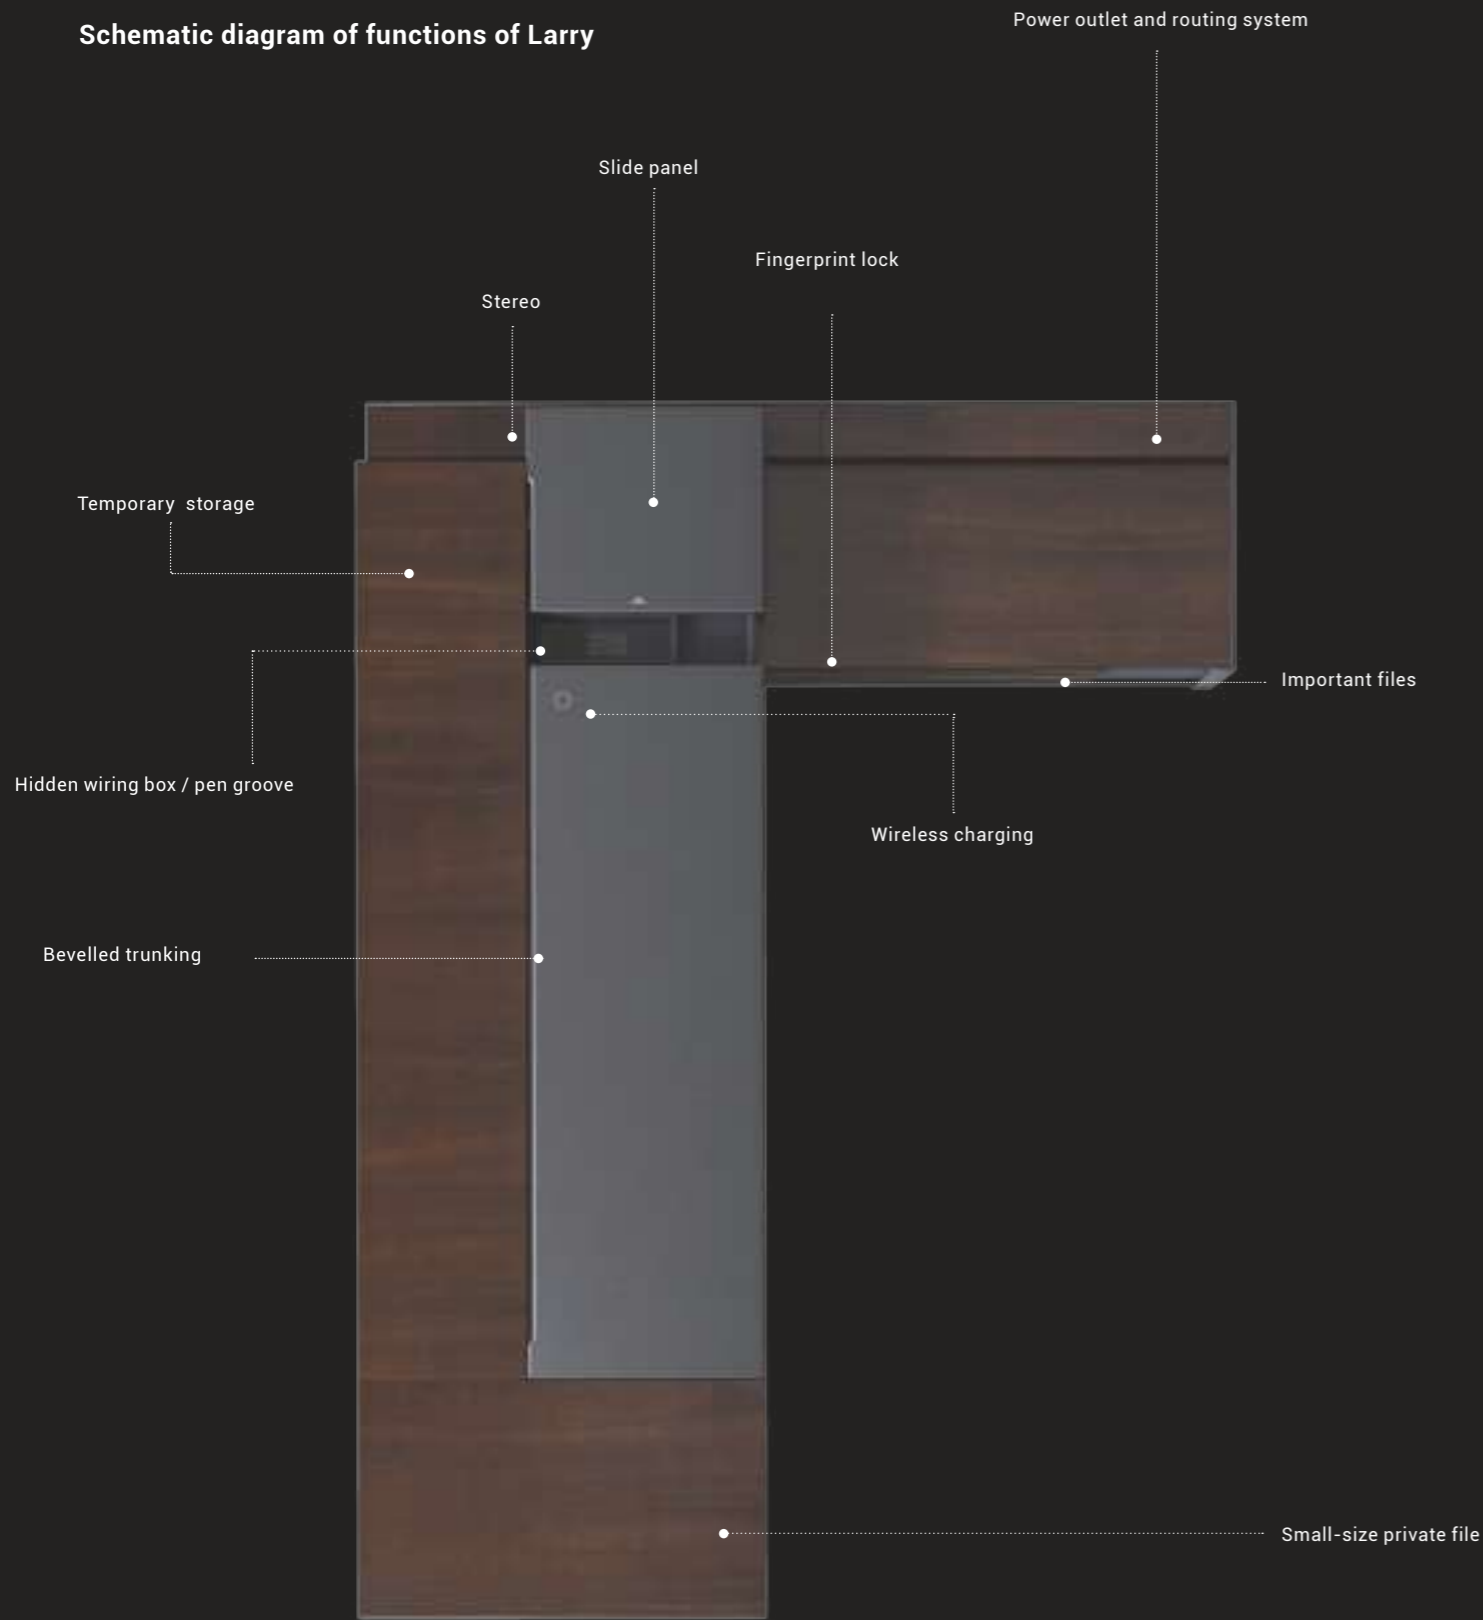

Schematic diagram of functions of Larry

In an era where everything is about maximizing profits, we have consistently revered and inherited the spirit of ingenuity. Larry adopts hardware from international brands: Austria Blum and German Hettich combined with atmosphere lamp, artistic mountain grain on back cabinet, glass, leather, and wood is perfect confluence, for every detail is essential for implementing perfection.