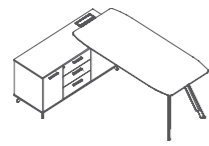

### Ample Room, Efficient Meeting

Formal meeting system. The minimalistic desk top and outward legs bring bigger legroom. Even a big meeting of 8-12 people won't find it cramped.

Executive Desk

DN89L/R  
W2200•D1800•H750(mm)