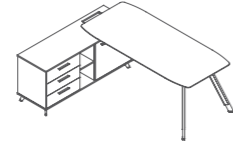

DN87L/R
W1800•D1630•H750(mm)
W2000•D1630•H750(mm)