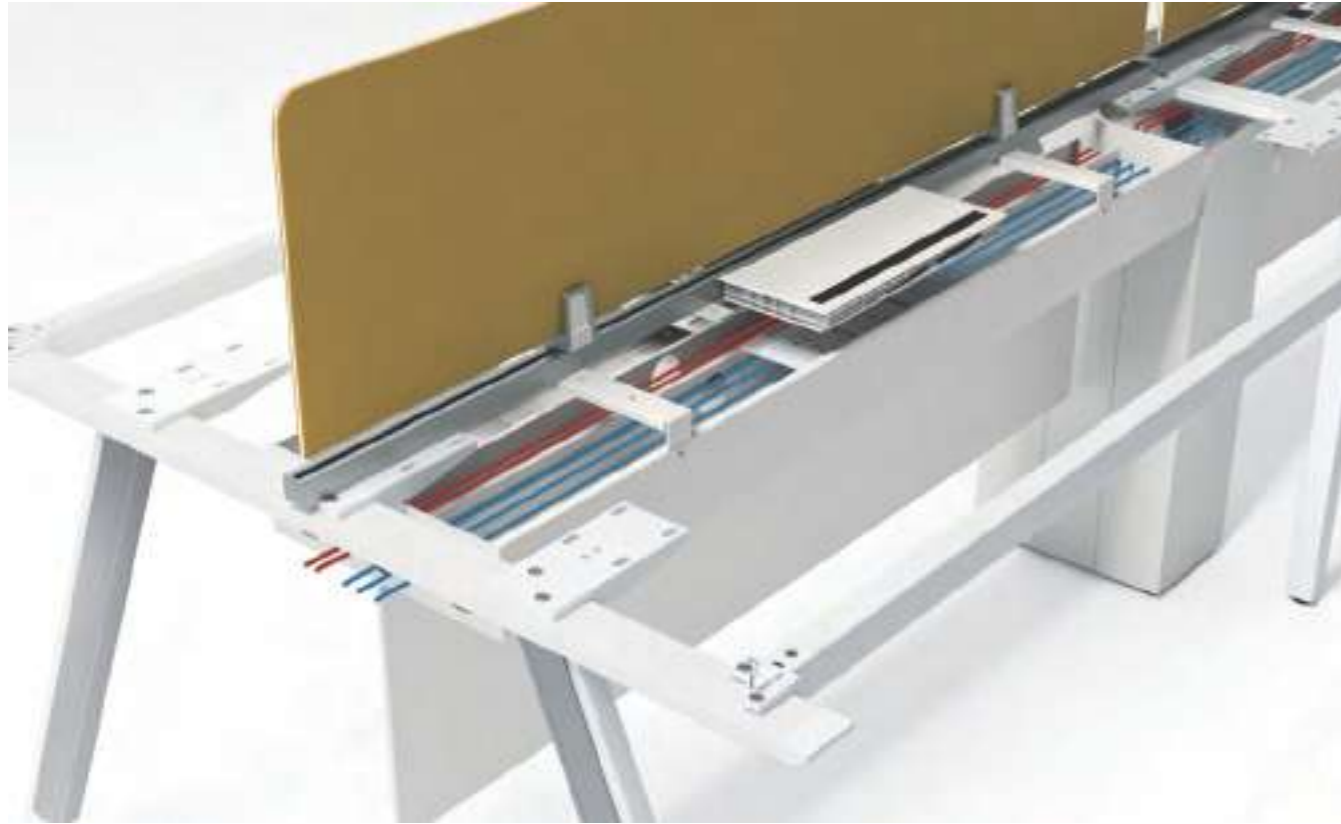

### Detailed Design, Closer Connection

Newly added screen slot, as long as the gap between main desk and extended desk, thus seamless connection between desks to avoid small gadgets dropping or losing. Screen clip design can be used to clip the screen above and the modesty panel under the desk. Closely fitted to the thickness of the screen, easy to assemble and operate.

#### Upgraded Safety, Innovative Routing

Metal plate cable routing slot optimize the whole cable routing system. It integrates power demand of modern office desks, with 50cm separation between strong and weak current ensuring the steady, fast and non-interfering signal transmission of the heavy-load switch. The close-to-edge cable box is closely fitting to the very edge of the desk, minimizing unused area to save space.

Triangular prism cable riser matched with a flip box makes cables to rise from three sides, avoiding sophisticated cable routes and catering to heavy power demand from high-volume office.