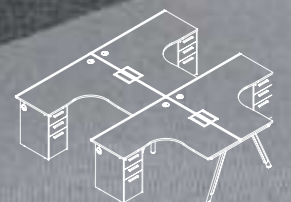

### Diversified Combination, Young Generation Style

L-shaped desk top orderly assembled using the 90°right angle. 2-person team can be formed with a turnaround, making communication more convenient.

A glass screen is fitted in to meet the demand for open and private space at the same time, bringing unprecedented experience to highlight energy and vigor.

#### Upgraded Safety, Innovative Routing

Metal plate cable routing slot optimize the whole cable routing system. It integrates power demand of modern office desks, with 50cm separation between strong and weak current ensuring the steady, fast and non-interfering signal transmission of the heavy-load switch. The close-to-edge cable box is closely fitting to the very edge of the desk, minimizing unused area to save space.