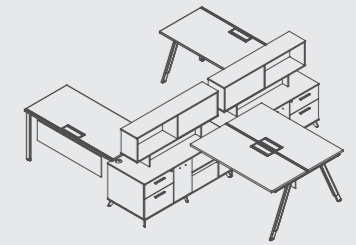

Combination of Functions and Intelligence

Shared central cabinet, linking to multi-scenarios of modern office, and realization of proper storage of files and documents with privacy consideration: an independent workstation of your own.