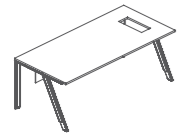

DN85
W1600•D750•H750(mm)
W1800•D900•H750(mm)
W2000•D900•H750(mm)