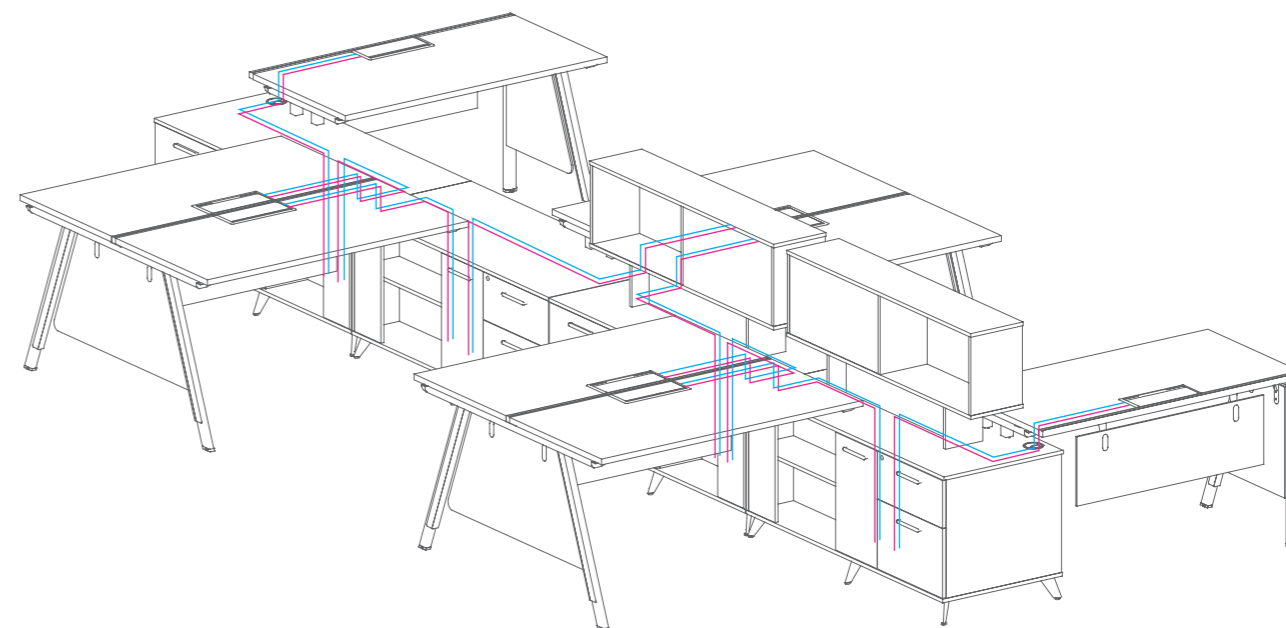

Wireless Connection, Cleaner Office

The in-cabinet cable routing safely hides cables. The meticulous attention to details keeps the whole office environment more compact and clean.