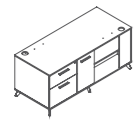

Combined Staff Workstation Of Cabinet

DNZGL/R
W1500*D640*H645(mm)