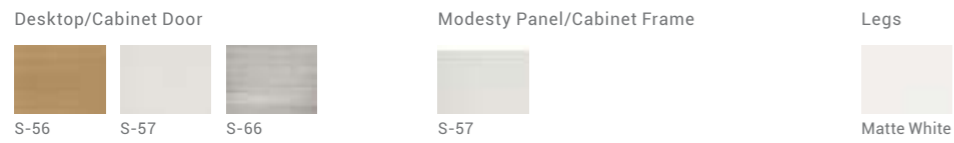

Product Material of Mdecor