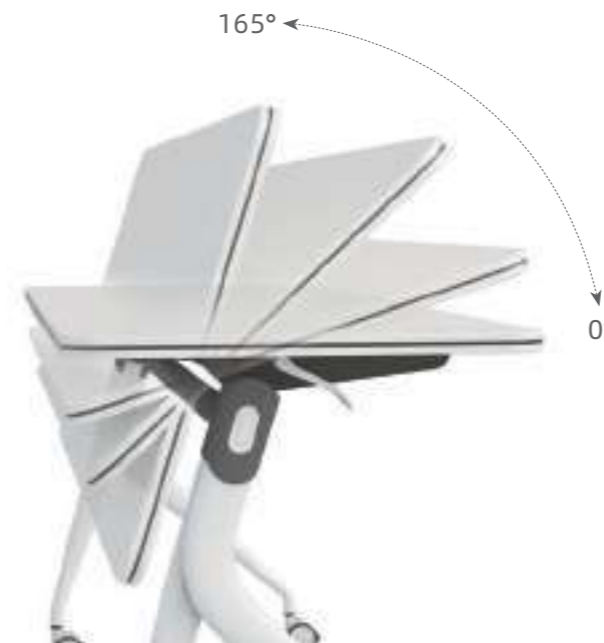

V-shape seminar model

Say goodbye to the monotonous meeting spaces. 5 shapes of tabletops adapt to different meeting requirements and the unique V-shape minimizes visual distractions.

Compression without compromise

Optimize your real estate footprint through a practical folding control.