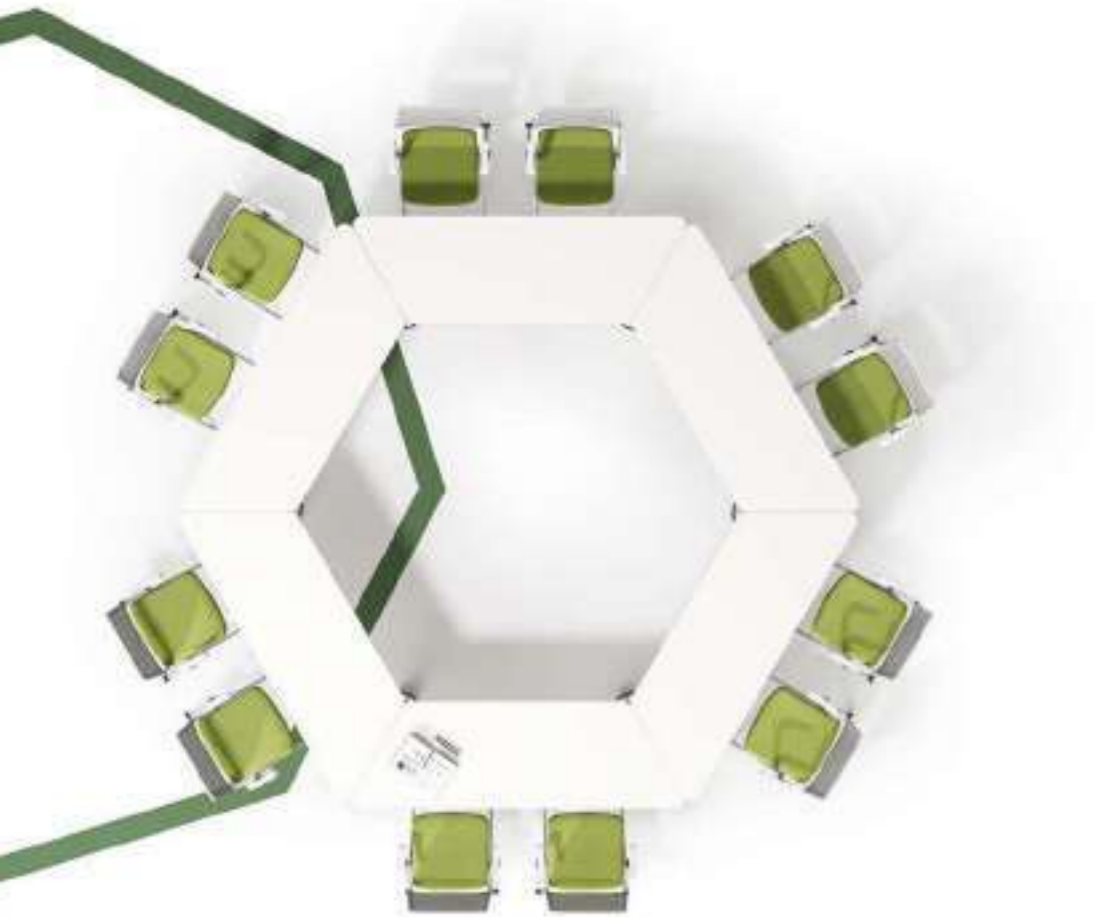

Honeycomb shape-team collaboration

Honeycomb shape is the perfect solution for team collaboration, creating an equal and welcoming atmosphere. Eco-friendly board resists friction and erosion, and stays as good as new with a wipe.