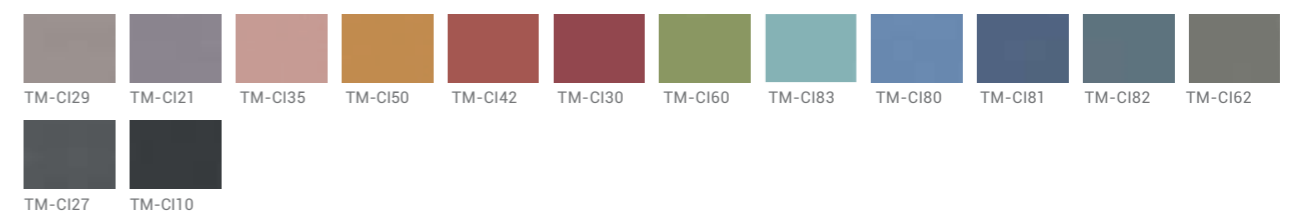

Given that products may be updated constantly, no further notice will be given in regard of changes in specification, and the real product shall be considered as final.