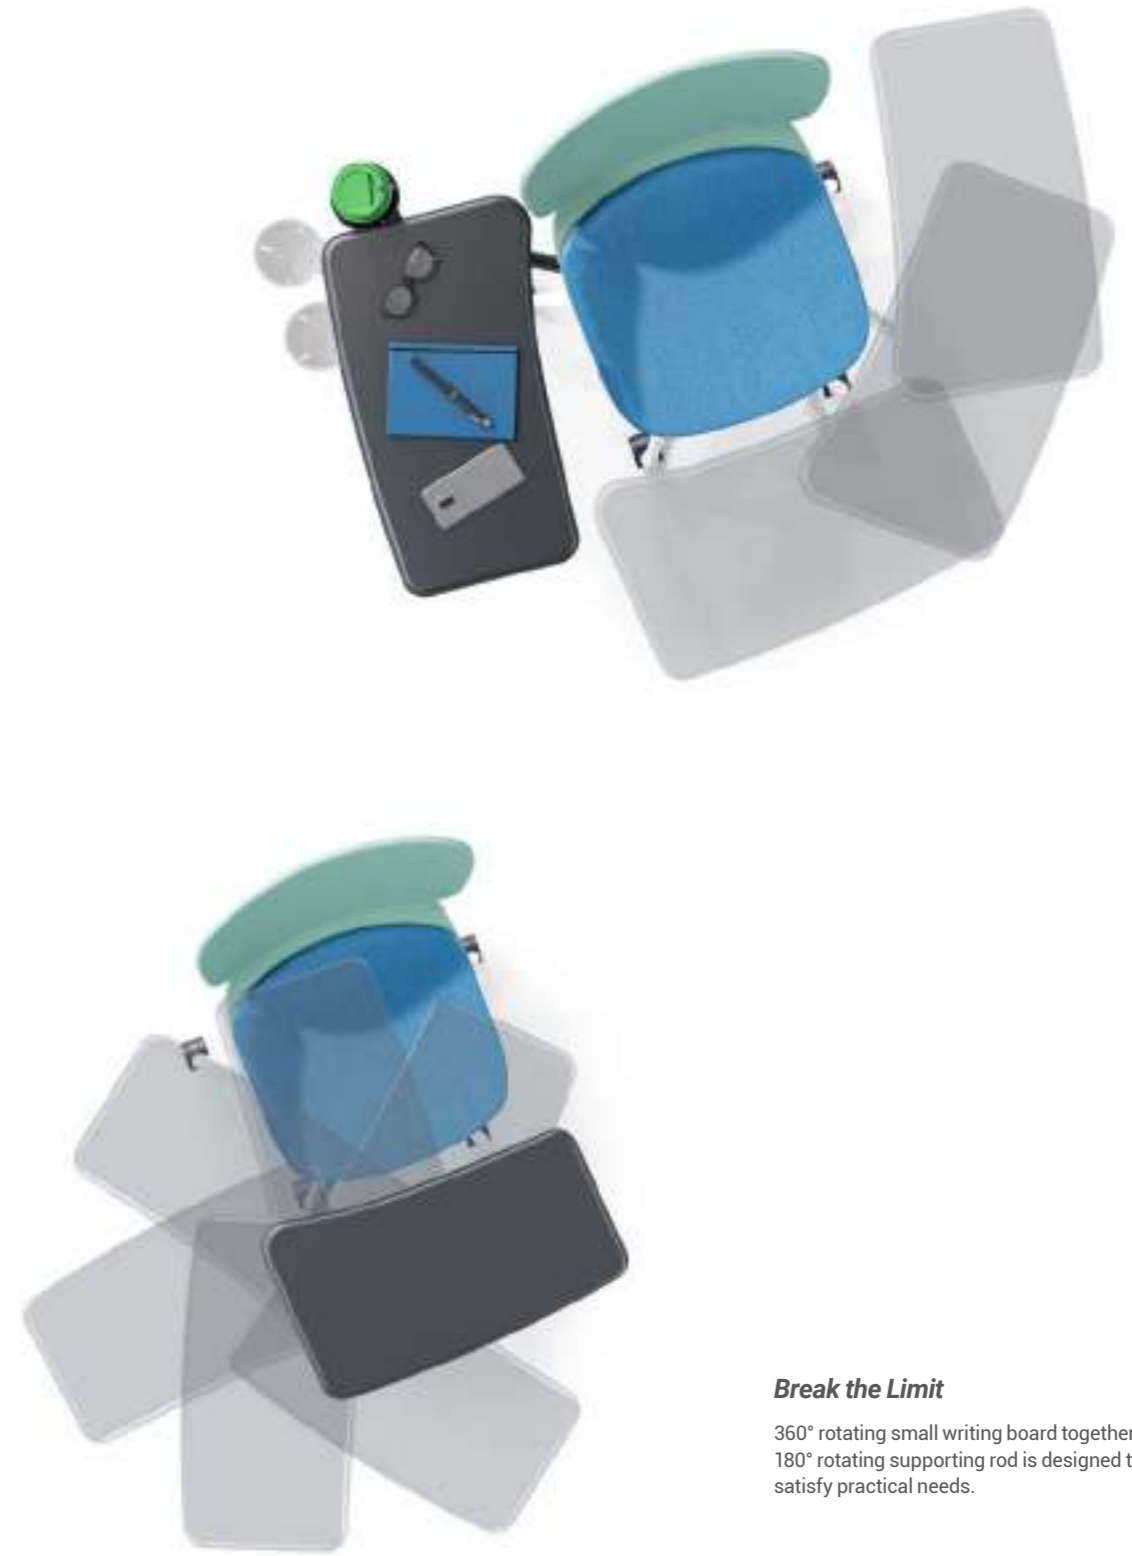

Remarkable flexibility

Always Ready to Bounce Back

Crafted with highly resilient PP, the backrest holds up your body and bounces back intuitively.

Eyes on shape

Model, just as its name conveys, is blessed with a curvy body. Every part is well-defined to create a perfect stunner.

A Charming Beauty

The slim and long legs give Model a commanding presence, while the foam-made seat cushion shows its tenderness.

*Eye-pleasing options
for cushions*

Anything but Ordinary

Model can either harmonize with desks or simply stands alone as it can be configured with a writing board.

Break the Limit

360° rotating small writing board together with 180° rotating supporting rod is designed to satisfy practical needs.

A Quick-Change Artist

Model is configured with no-noise casters so that it can always respond to changes and provide a flexible solution.

Ideas for Better Neatness

Under-chair shelf can store bags and papers, allowing for easy and elegant decluttering.

Release your hands when cleaning !

Model is designed with innovative base structures, which means the seating surface can be placed on the desk surface when you need to clean the floor.