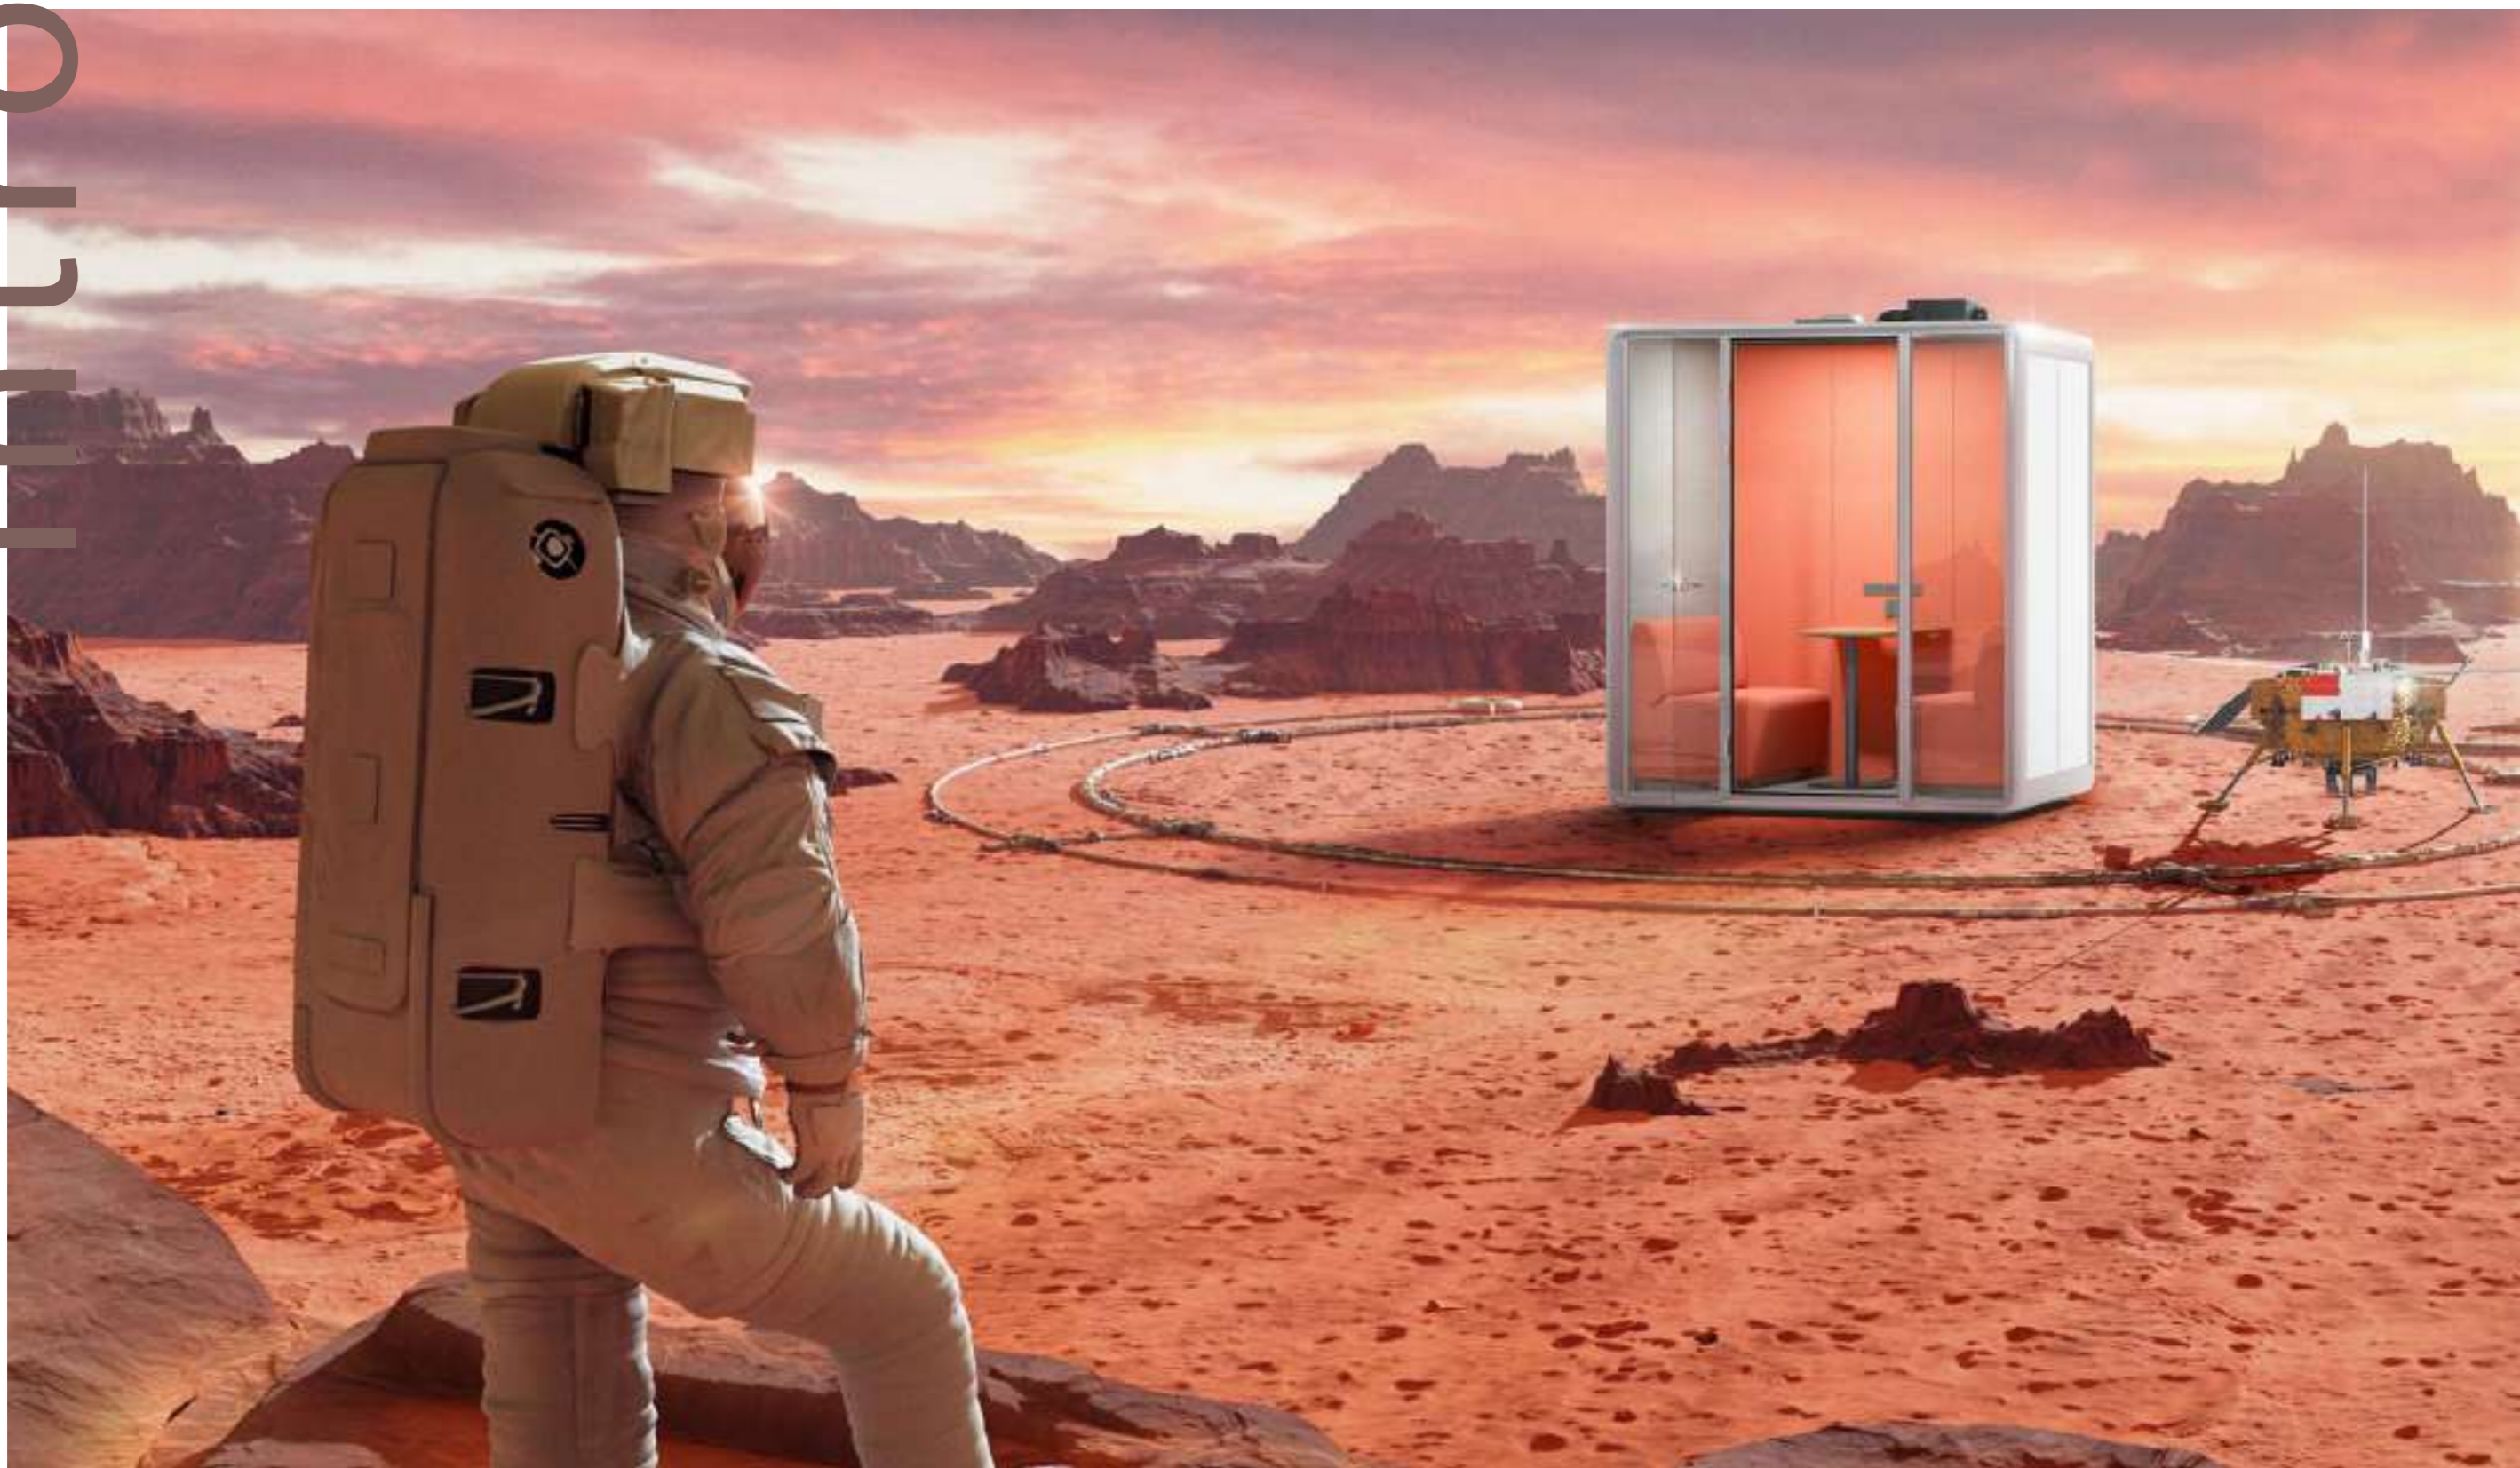

Embark on an interstellar trip

Intro