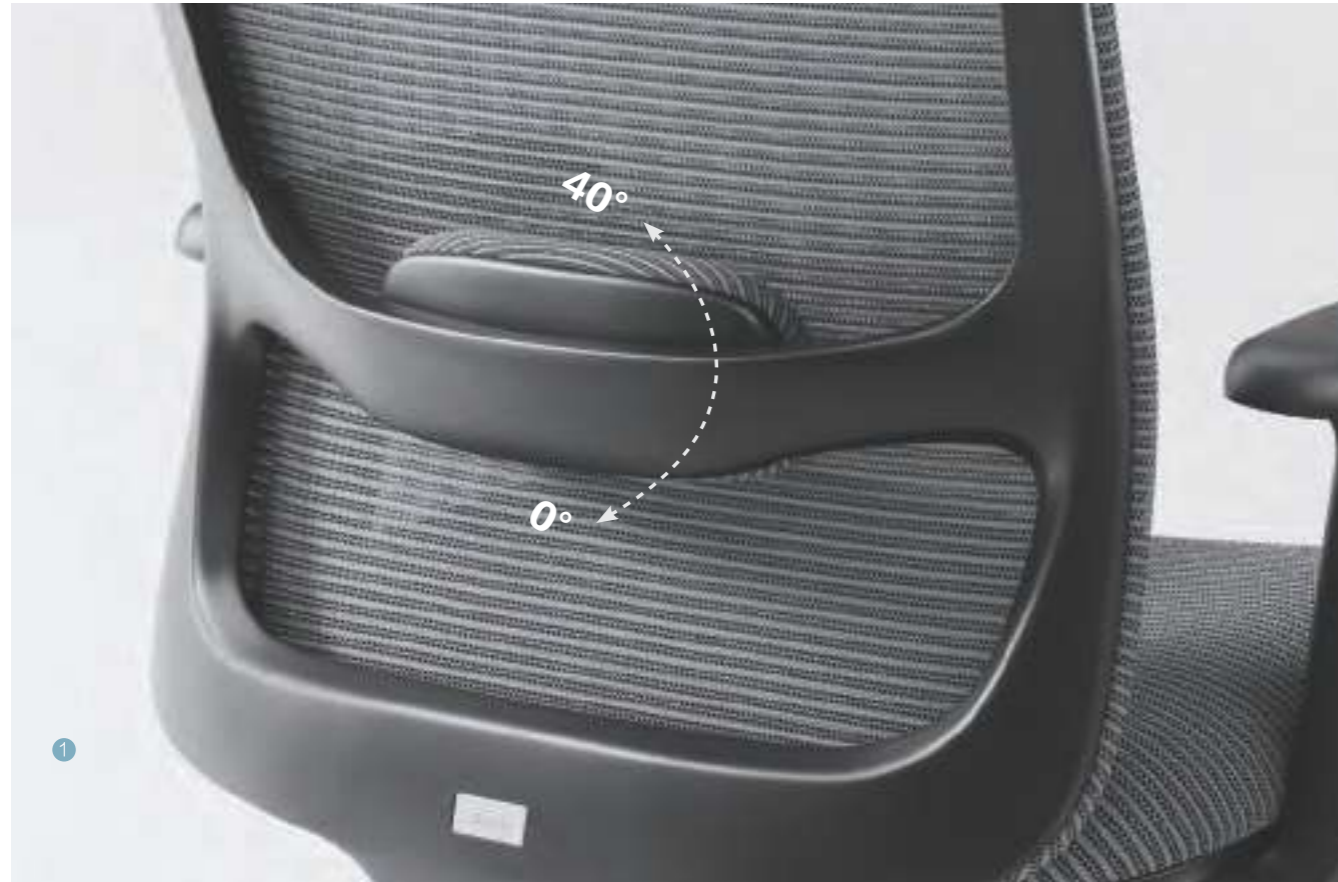

1. 40° rotatable lumbar support
  Give you appropriate support no matter what posture you are in.
2. Tilt tension control
  The tilt tension can be adjusted by setting the mechanism.
3. Reliable nylon base
  Injection-molded as a whole; excellent weight-bearing capacity; stylistic curving facets.