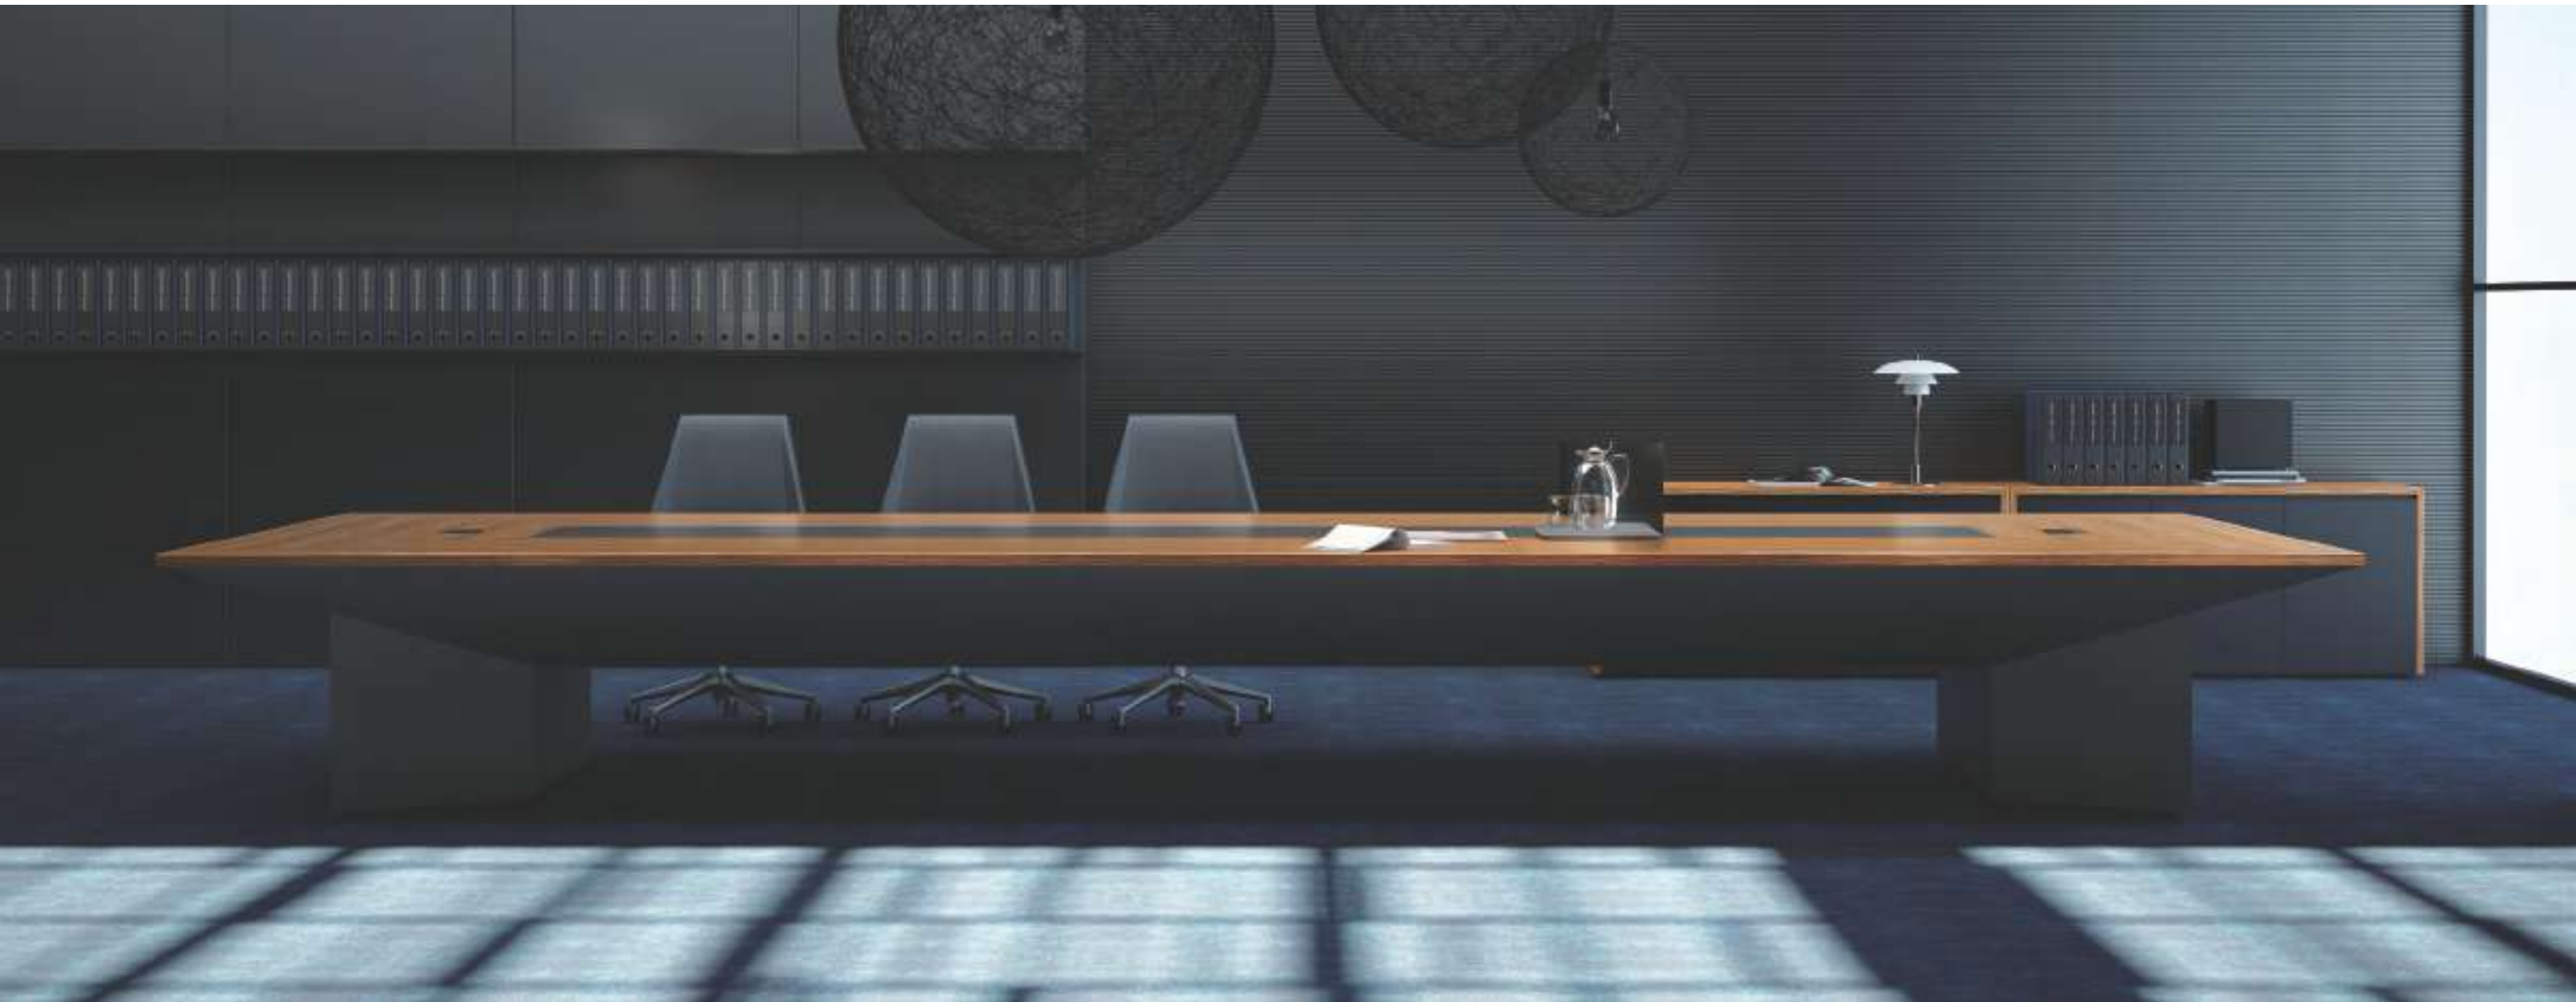

Storage cabinet with automatic door can be opened and closed easily.

LED lamp adds display effect and practicability.(high configuration)

Hatchback design door easily store and take out

In order to cater to different functions and design of different office spaces, STATUS equips with exclusive low cabinets, Unified style makes STATUS become the most bright and beautiful landscape.