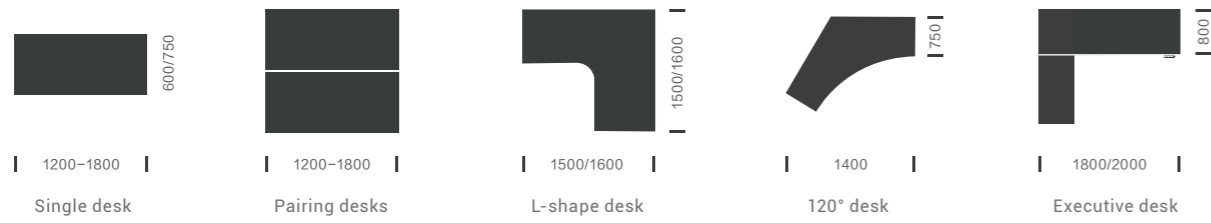

Standard worktops