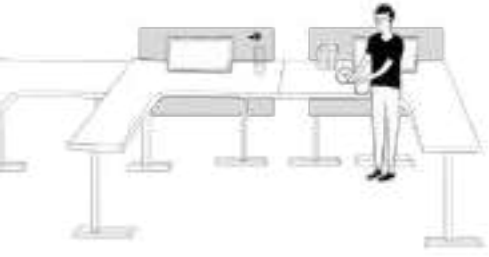

Synchronized lift of 3 legs; Grand desktop displays generosity.

### **Independent routing & partition screen: focus on work**

A messy routing tends to distract your thinking, while a lift desk usually has a much more complicated routing system than regular desks. UP-one newly adopts hidden routing columns to provide a safe knee clearance. Screens are optional to build a semi-private environment for concentrated work.