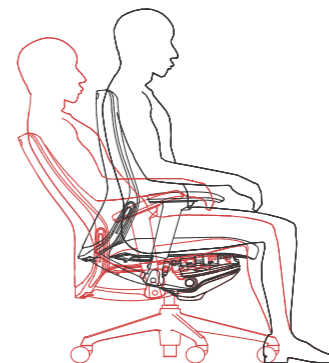

**Hidden Waist support,  
protect your backbone softly**

According to the ergonomic research and medical analysis, we set waist support between the 3rd and 5th section of backbone, which will release the burden of your body and prevent occupational disease.

**Synchronism tilting auto-adjustable mechanism  
Seat slides following your body tilting.**

Synchronism tilting auto-adjustable mechanism will adjust supporting force according to different weights.

**Chair back design,  
conform to curvature of backbone.**

118, the angle makes people most comfortable  
and most free, provides 8-hour health care.

**Smoothly up and down,  
freely chair height adjusting.**

Powder coated gas lift with steel material  
inside, reduces the friction, and freely  
locates your chair at comfortable height.