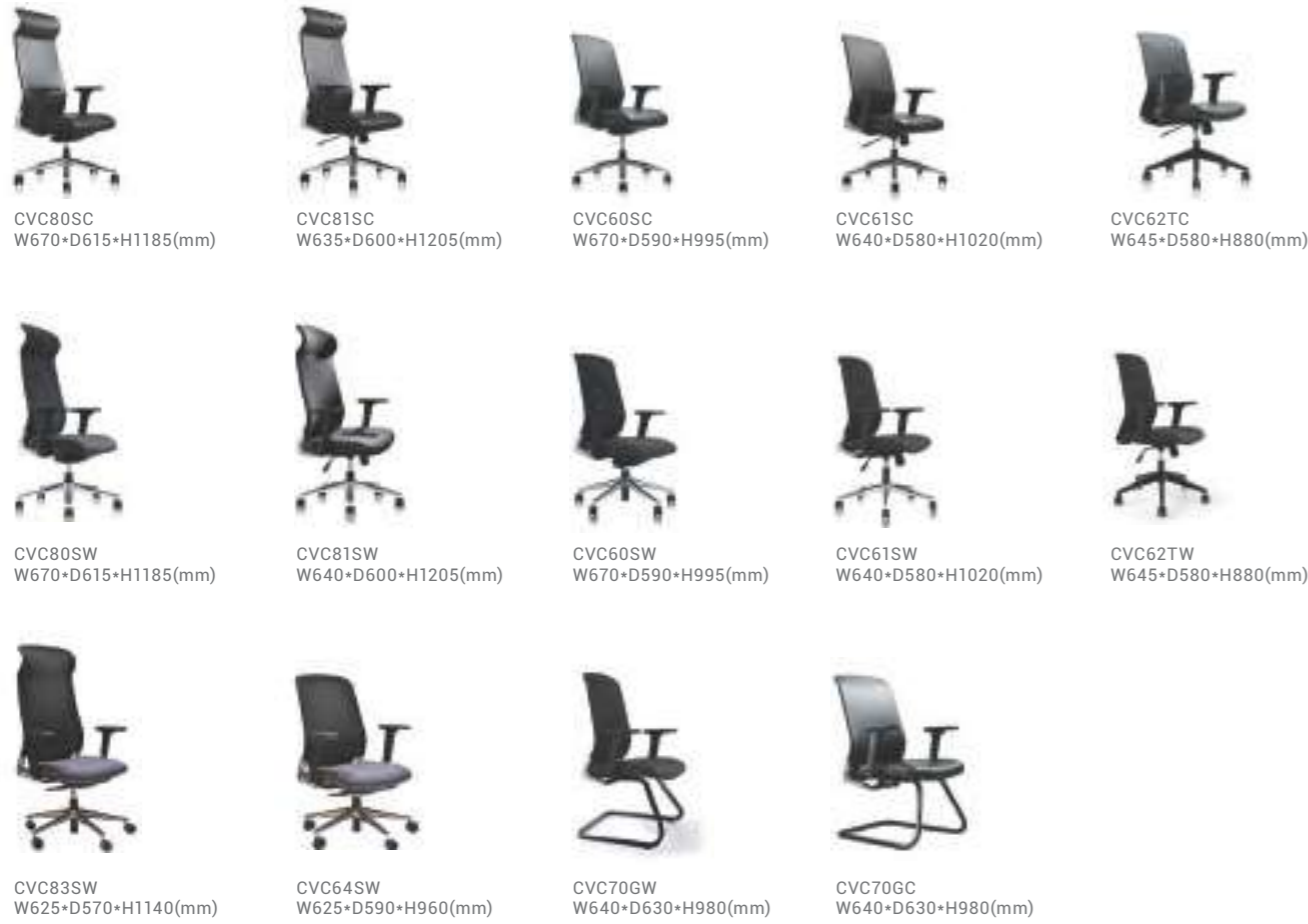

1. Portable headrest, on or off at your will;
2. One-touch manual lock, to adjust height and tilting angle;
3. 125 degrees tilting angle, perfect for a good nap;
4. Armrest height, adjustable for reducing the pressure on your elbow.

**15 colors available for your choice**

Different space style calls for different colors.  
15 kinds of fabrics and seat colors for you to  
create diversified office environment.

Specification

Backrest

Seat