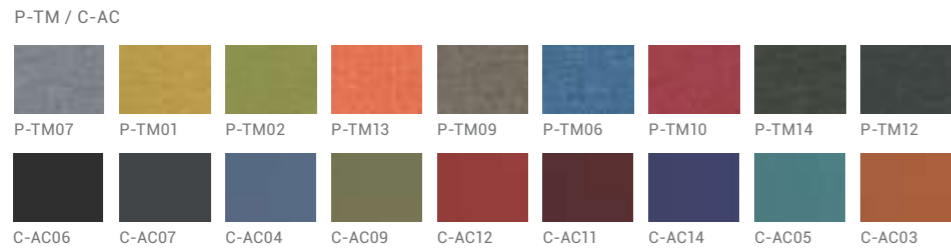

**15 colors available for your choice**

Different space style calls for different colors.  
15 kinds of fabrics and seat colors for you to  
create diversified office environment.

Specification

Backrest

Seat