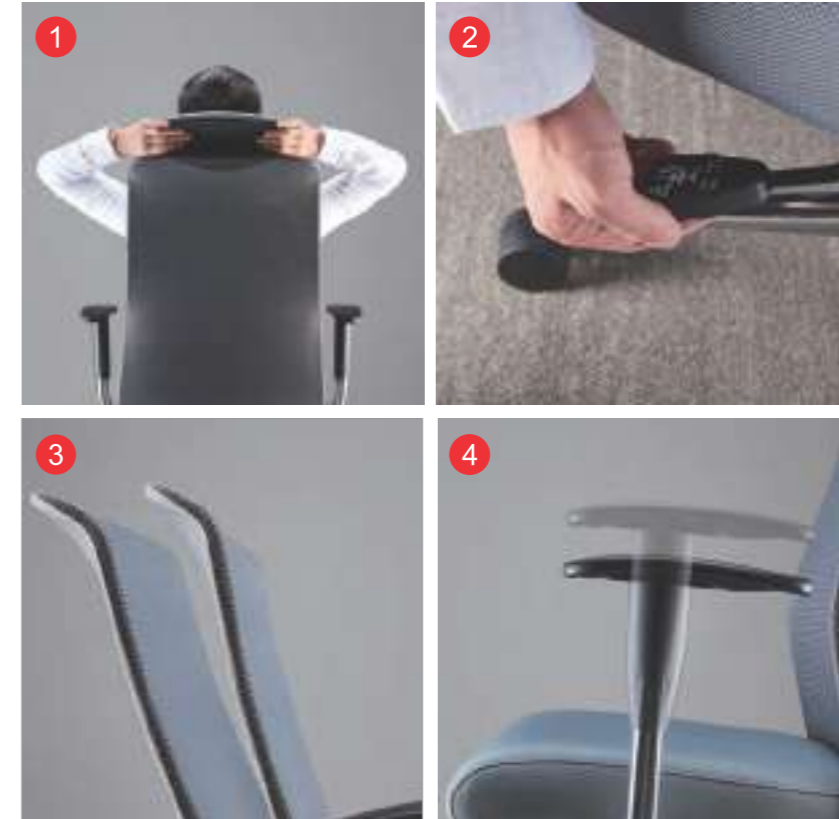

## VICH II

Fabric adds soft twist to the space

**VICH II :**

**Swallow tail design, perfect proportion**

The essence of swallow tail design lies in its perfect proportion and close-fitted cutting; The stainless steel framework arranges the proportion according to human spinal structure, relieving spinal pressure and ensuring your health.

1. Portable headrest, on or off at your will;
2. One-touch manual lock, to adjust height and tilting angle;
3. 125 degrees tilting angle, perfect for a good nap;
4. Armrest height, adjustable for reducing the pressure on your elbow.