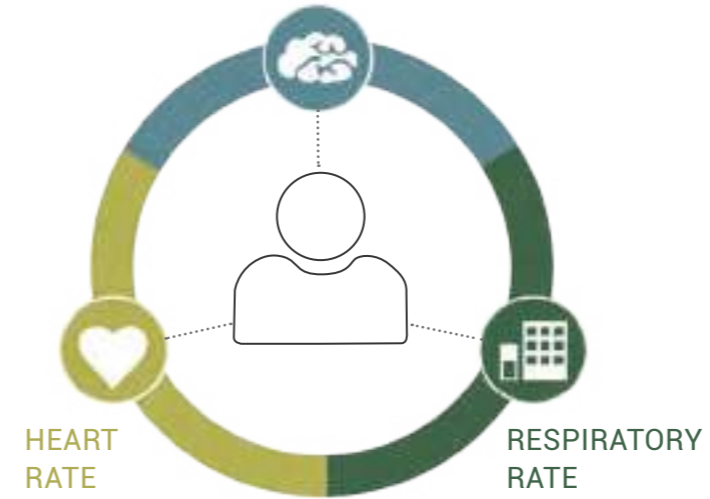

**Smart Control over Mobile Phone**

You can download Smart Chair application and scan the QR code to connect to the chair, and your sitting data can be recoded online.

# Smart Chip with Easy Control

Sitting Gesture Alarm&Biological Index Monitoring

**Smart Monitoring for Your Health**

With an inductive function, it serves as a health keeper who monitors your real-time blood pressure, heart rate, and respiratory rate.

### Smart Chip, A Healthy Gesture Reminder

When the posture is harmful to your health, the seat will send out vibration to remind you to correct the posture!

### Mental Stress Monitoring