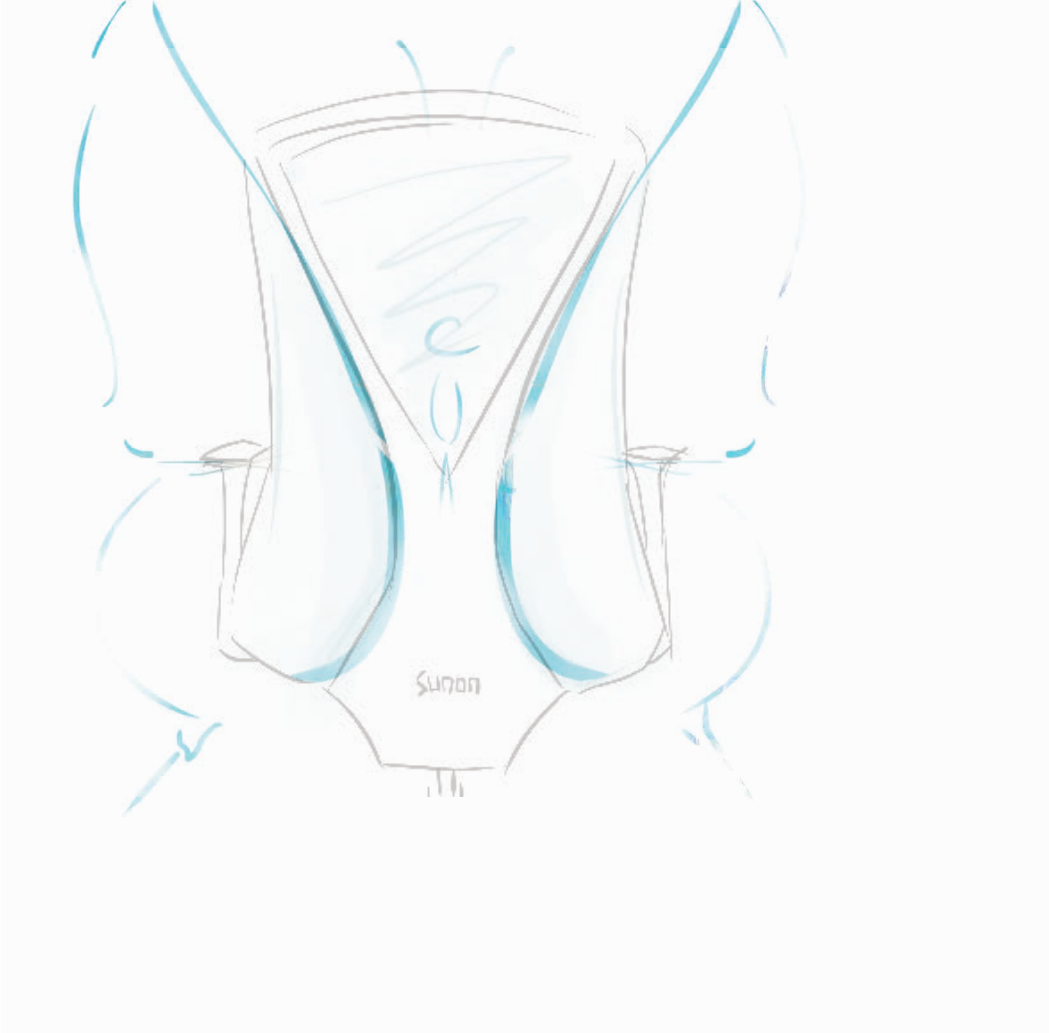

## Brilliant and Gorgeous Like A Butterfly

Butterfly, naturally matured with unique beauty and elegance. Since it was little, the caterpillar wraps itself in the cocoon for strengthening its strength, maturing its wings, and waiting for the day of transformation. The butterfly chair is inspired by the butterfly wings. The designer transforms the support structure of the wings into a Y-shaped back frame of the chair. The chair looks like a dancing butterfly while giving you sufficient support and accompanying you through every stage of your progressive career.

## Imported Fabric with Powerful Support

The butterfly wings are covered with nervures, which act as a solid skeleton that allows the butterfly to dance free of gravity. The Butterfly chair adopts this natural beauty as well as its practicability. The Y-shaped chair backrest gives reliable support to your back and waist. The elastic and breathable Wintex fabric imported from Korea is embedded into the back wings that are directly expended from the backrest and are mounted on a Y-shape bracket, vivid as a butterfly spreading its wings. 8-hour company gives you leisure mood in work.

## Spine-Fit S-Shaped Backrest, No Need for A Lumbar Support

The Y-shaped back frame is the bone of the chair, so the S-shaped backrest is like flesh and vein shaping the overall look and providing spine-fit support to your back and waist. There is no need for a lumbar support because the ergonomic backrest follows your gestures in different positions, giving you reliable support in various working statuses.

### Storage Function of Backrest, Adding Fun to Practicability

The Y-shaped back frame is designed with a 40cm\*50cm large-capacity storage space for nap pillow, bags, and files. Working areas are thus neat and clean. What a fun design to an office chair!